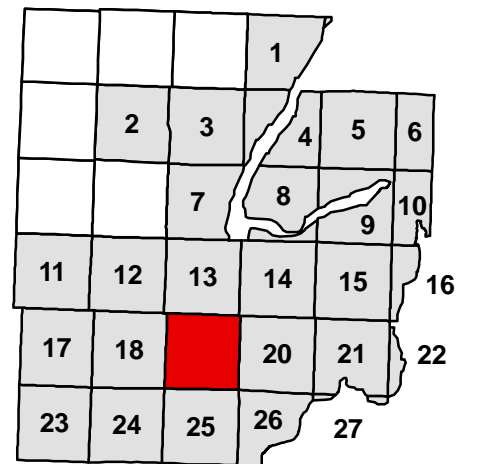

# Mason County Washington

**T20NR4W**

## Map Page Index

## Scale for Main Map

See Detail  
Pg 40

See Detail  
Pgs 46-47