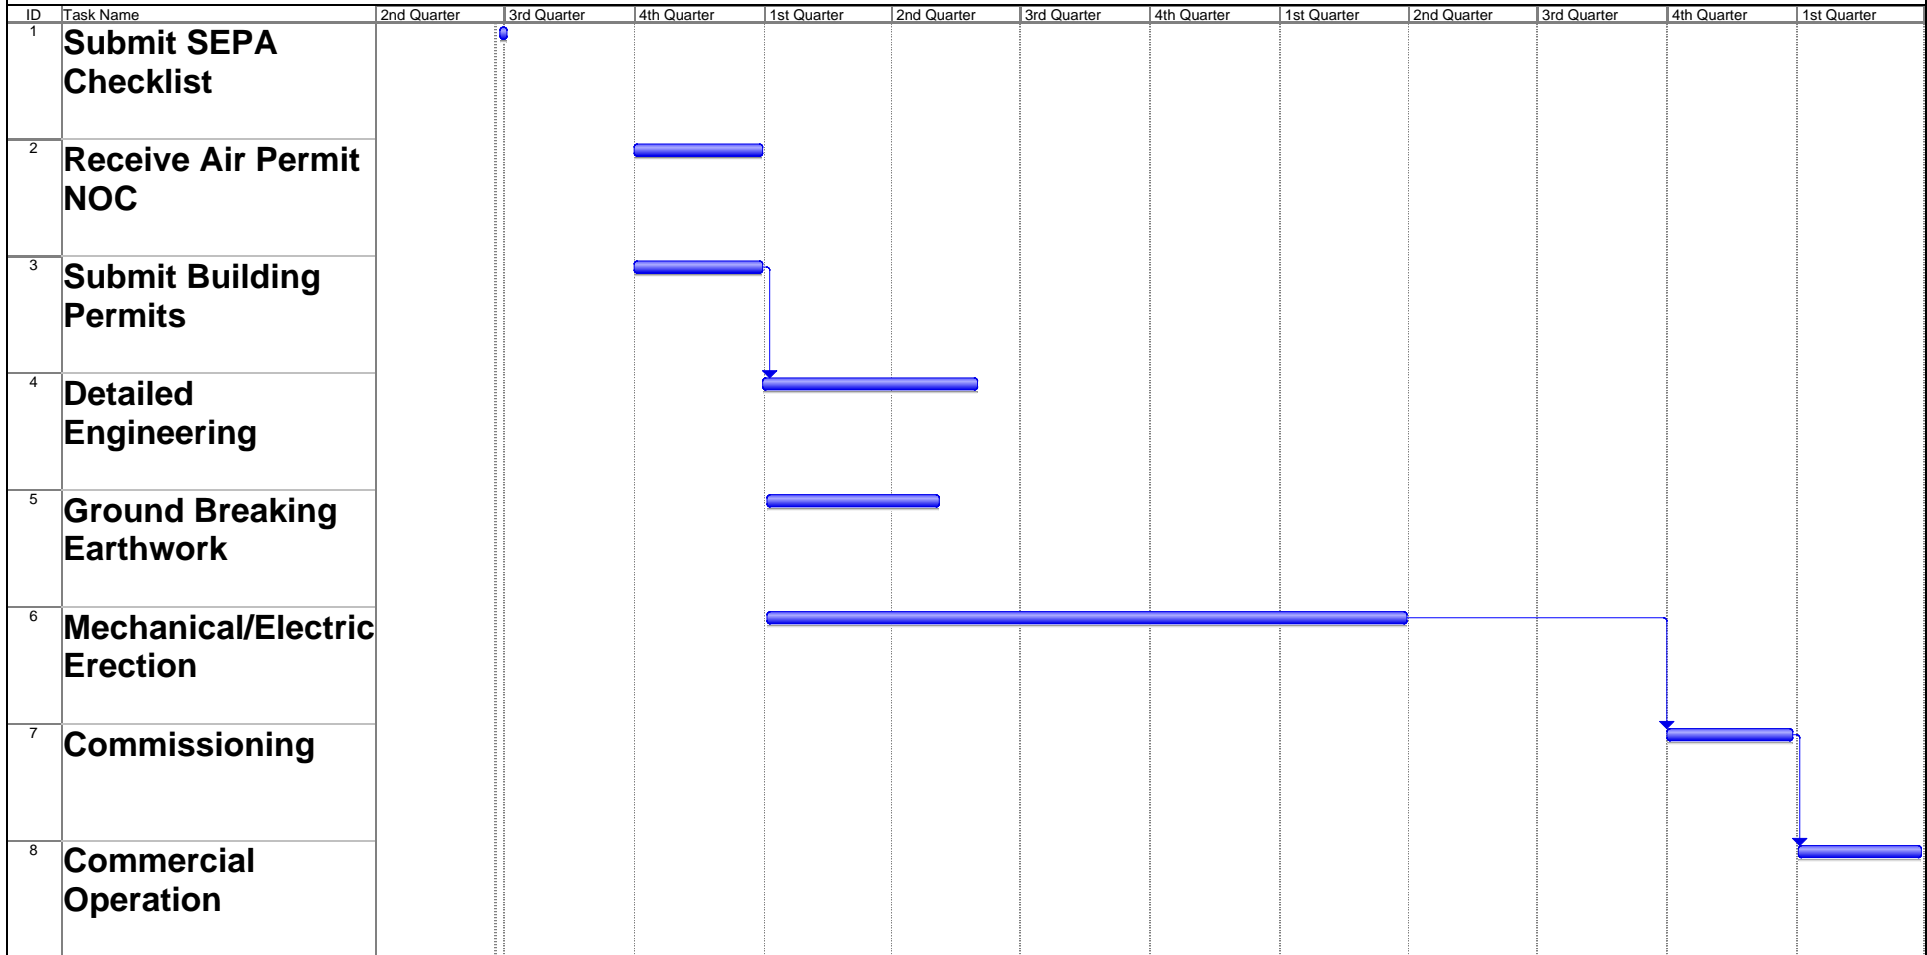

Exhibit 1

Development Process Schematic

ADAGE Process Development Schematic

Project: ADAGE Process Development
Date: Thu 6/24/10

Task		Milestone		External Tasks	
Split		Summary		External Milestone	
Progress		Project Summary		Deadline	